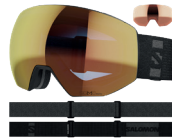

Ref L41785300
COLOR BLACK
LENS SIGMA PHOTO POPPY RED
WEATHER ALL WEATHER
EXTRA LENSES SIGMA APRICOT-MULTI-LAYER-LOW LIGHT