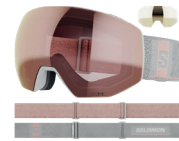

Ref L41786900
COLOR WROUGHT IRON
LENS SIGMA SILVER PINK
WEATHER LOW LIGHT
EXTRA LENSES SIGMA BLACK GOLD-MULTI-LAYER-SOLAR